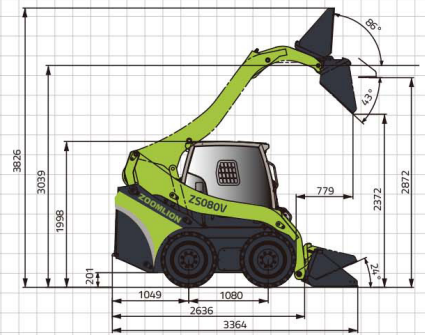

SKID STEER LOADER ZS080V

ZOOMLION

SKID STEER LOADER ZS080V

	Items	Units	ZS080V
Working Performance	Operating Weight	kg	2850
	Rated Load	kg	800
	Standard Capacity	m ³	0.4
	Max. Traveling Speed	km/h	11
	Max. Drawbar Pull	kN	19.6
	Boom Breakout Force	kN	16.5
	Bucket Breakout Force	kN	18.5
Engine	Manufacturer	-	KUBOTA
	Model	-	V2403-M
	Rated Power	kW/rpm	36.5/2700
	Displacement	L	2.4
	Emission Standard	-	EU stage IIIA
Dimensions	Length	mm	3364
	Width	mm	1725
	Height	mm	1998
	Turning Radius	mm	1968
	Wheelbase	mm	1080
	Track Gauge	mm	1358
Operating Range	Max. Operating Altitude	mm	3826
	Dumping Height	mm	2372
	Dumping Reach	mm	779