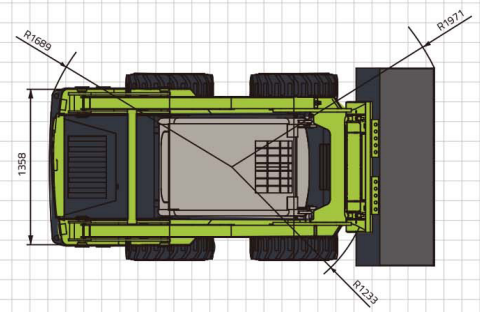

SKID STEER LOADER ZS080V

ZOOMLION

SKID STEER LOADER ZS080V

	Items	Units	ZS080V
Working Performance	Operating Weight	kg	2850
	Rated Load	kg	800
	Standard Capacity	m ³	0.4
	Max. Traveling Speed	km/h	11
	Max. Drawbar Pull	kN	19.6
	Boom Breakout Force	kN	16.5
	Bucket Breakout Force	kN	18.5
Engine	Manufacturer	-	KUBOTA
	Model	-	V2403-M
	Rated Power	kW/rpm	36.5/2700
	Displacement	L	2.4
	Emission Standard	-	EU stage IIIA
Dimensions	Length	mm	3364
	Width	mm	1725
	Height	mm	1998
	Turning Radius	mm	1968
	Wheelbase	mm	1080
	Track Gauge	mm	1358
Operating Range	Max. Operating Altitude	mm	3826
	Dumping Height	mm	2372
	Dumping Reach	mm	779